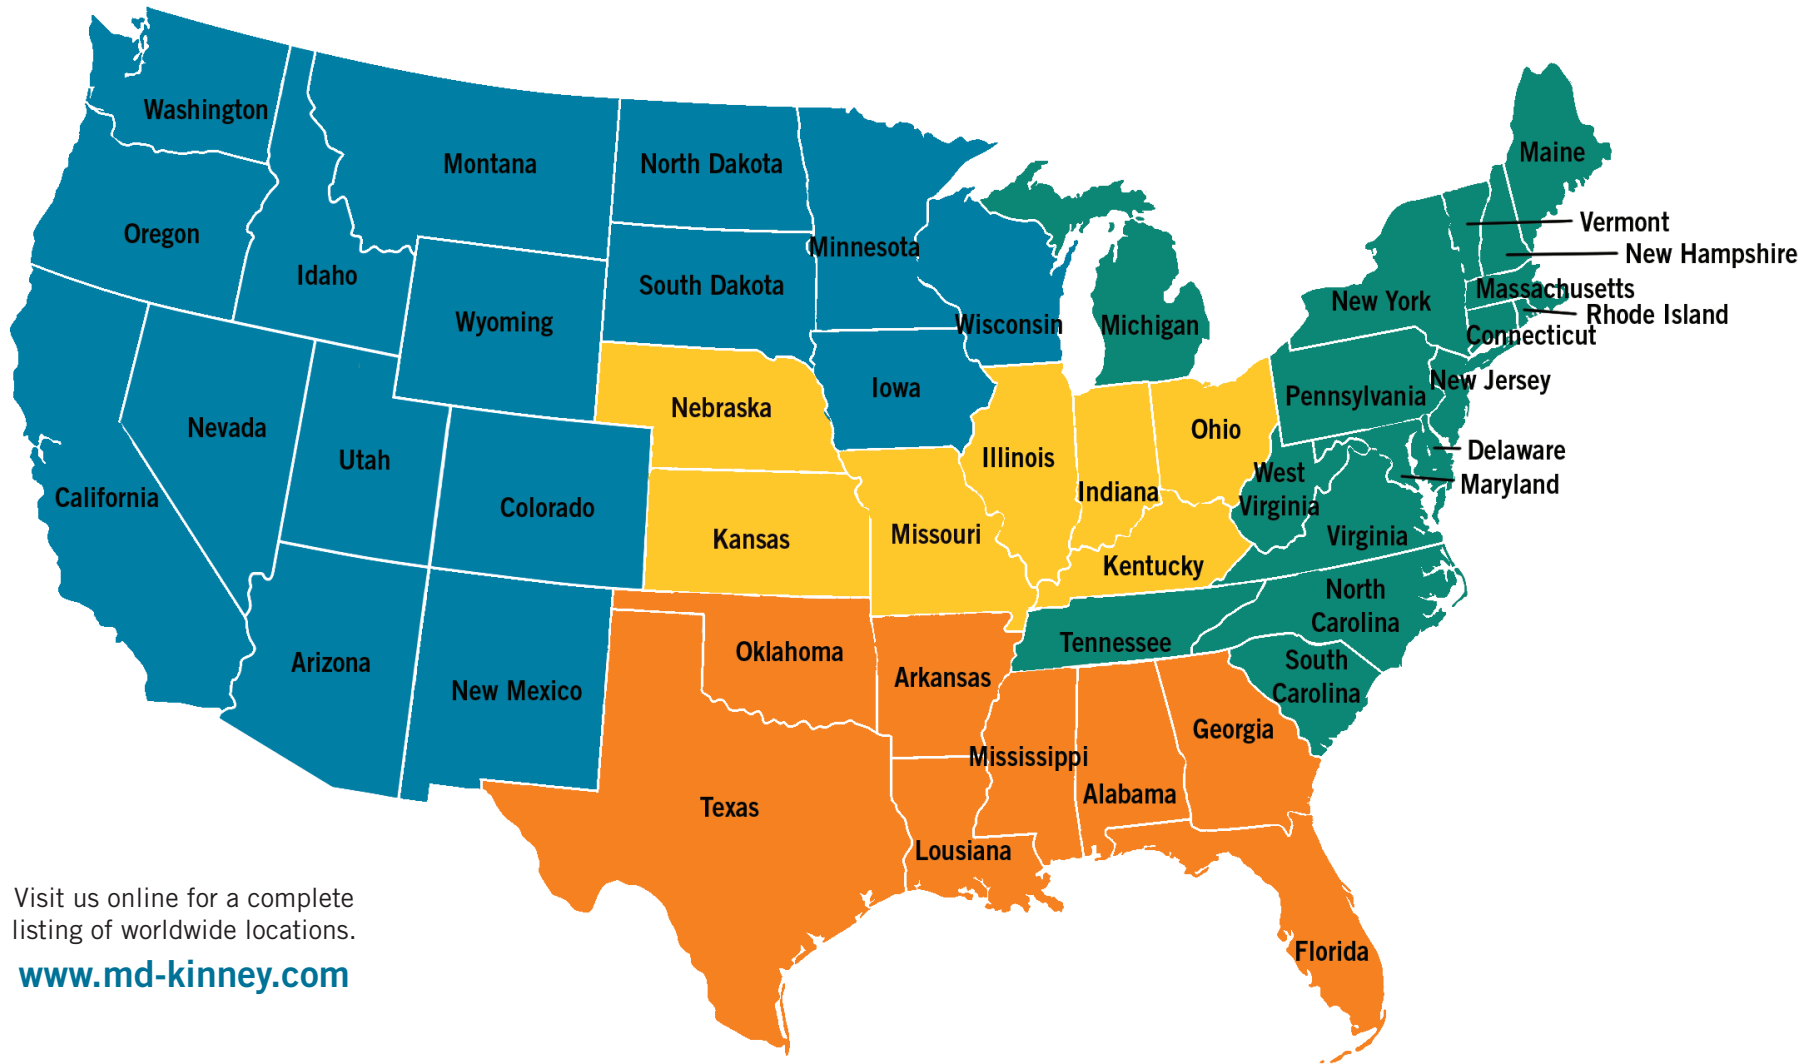

# MD-Kinney Customer Service Territory Map

Visit us online for a complete listing of worldwide locations.  
[www.md-kinney.com](http://www.md-kinney.com)

**Melanie Evans**  
 Customer Service Representative  
 melanie.evans@md-kinney.com  
 417-447-7285